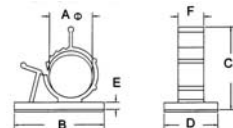

### CABLE CLAMPS

Part No.		Base	A	B	C
Natural	Black	With Adhesive			
42540	42541	19mm	10mm	5mm	4.5mm
42542	42543	26mm	12.5mm	8mm	11mm
42544	42545	26mm	16mm	15mm	18mm

Part No.	A	B	C	Flat ribbon cable clamps manufactured in P.V.C.
Grey	With Adhesive			
42549	15mm	25.4mm	10mm	
42546	20mm	25.4mm	10mm	
42547	25mm	25.4mm	10mm	
42548	30mm	25.4mm	10mm	

Part No.	A	B	C	L	Max Dia	Adjustable Cable Camps 
Natural	With Adhesive					
42527	25.0mm	18.0mm	7.9mm	70mm	17.0mm	
42528	30.5mm	21.0mm	12.0mm	90mm	22.0mm	
42529	30.5mm	21.0mm	12.0mm	108mm	26.0mm	

Part No.	A	B	C	D	E	F	Adjustable Cable Camps  (all dim's in mm)
Black	With Adhesive						
42574	8 – 10	25	22	19	1.6	10	
42575	10 – 12.5	32	28	19	1.6	10	
42576	12.5 – 15	37	32	18.5	3.0	12	
42577	16.5 – 20	42	40	25	3.0	12.7	
42578	22 – 25	42	45	21.5	3.0	11	

### TIE STRAP

Part No.	Mounting Hole mm	Chassis Thickness mm	Max. Dia. mm	W mm	L mm
Black					
42550	6.5	0.5 - 1.0	14.0	7.5	73.0
Holds bundles of cables to a chassis, locks into itself and is releasable for the addition or removal of wires.					