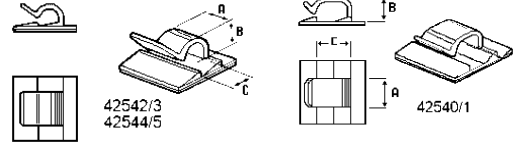

### CABLE CLAMPS

Part No.		Base	A	B	C
Natural	Black	With Adhesive			
42540	42541	19mm	10mm	5mm	4.5mm
42542	42543	26mm	12.5mm	8mm	11mm
42544	42545	26mm	16mm	15mm	18mm

Part No.	A	B	C	Flat ribbon cable clamps manufactured in P.V.C.
Grey	With Adhesive			
42549	15mm	25.4mm	10mm	
42546	20mm	25.4mm	10mm	
42547	25mm	25.4mm	10mm	
42548	30mm	25.4mm	10mm	

Part No.	A	B	C	L	Max Dia	Adjustable Cable Camps 
Natural	With Adhesive					
42527	25.0mm	18.0mm	7.9mm	70mm	17.0mm	
42528	30.5mm	21.0mm	12.0mm	90mm	22.0mm	
42529	30.5mm	21.0mm	12.0mm	108mm	26.0mm	

Part No.	A	B	C	D	E	F	Adjustable Cable Camps  (all dim's in mm)
Black	With Adhesive						
42574	8 – 10	25	22	19	1.6	10	
42575	10 – 12.5	32	28	19	1.6	10	
42576	12.5 – 15	37	32	18.5	3.0	12	
42577	16.5 – 20	42	40	25	3.0	12.7	
42578	22 – 25	42	45	21.5	3.0	11	

### TIE STRAP

Part No.	Mounting Hole mm	Chassis Thickness mm	Max. Dia. mm	W mm	L mm
Black					
42550	6.5	0.5 - 1.0	14.0	7.5	73.0
Holds bundles of cables to a chassis, locks into itself and is releasable for the addition or removal of wires.					