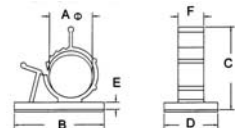

Part No.	A	B	C	D	E	F	Adjustable Cable Camps (all dim's in mm)
Black	With Adhesive						
42574	8 – 10	25	22	19	1.6	10	
42575	10 – 12.5	32	28	19	1.6	10	
42576	12.5 – 15	37	32	18.5	3.0	12	
42577	16.5 – 20	42	40	25	3.0	12.7	
42578	22 – 25	42	45	21.5	3.0	11