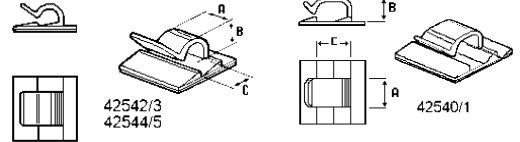

Part No.	Max. Cable Tie Width	Part Height	Part Width
Black 42517	9mm	9.5mm	14mm

Part No.	A	B	C	D
Black 42518	10mm	37mm	6.5mm	9.2mm
42519	10mm	37mm	13mm	9.2mm

Part No.		A	B	C	F	H
Natural	Black	Maximum Cable Tie Width 4.8mm				
42521	42522	10mm	20mm	4.3mm	5mm	6mm

Part No.		A	B	C	F	H
Natural	Black	Maximum Cable Tie Width 4.8mm				
42523	42524	9.5mm	15mm	3.5mm	5mm	7mm
42525	42526	15mm	25mm	5mm	9mm	11mm

CABLE MANAGEMENT PRODUCTS

CABLE CLAMPS

Part No.		Base	A	B	C
Natural	Black	With Adhesive			
42540	42541	19mm	10mm	5mm	4.5mm
42542	42543	26mm	12.5mm	8mm	11mm
42544	42545	26mm	16mm	15mm	18mm