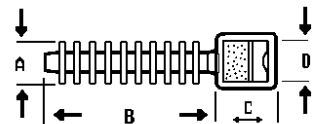

Part No.	A	B	C	D
Black 42518	10mm	37mm	6.5mm	9.2mm
42519	10mm	37mm	13mm	9.2mm