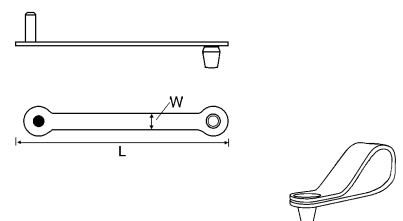

TIE STRAP

Part No.	Mounting Hole mm	Chassis Thickness mm	Max. Dia. mm	W mm	L mm
Black					
42550	6.5	0.5 - 1.0	14.0	7.5	73.0
Holds bundles of cables to a chassis, locks into itself and is releasable for the addition or removal of wires.