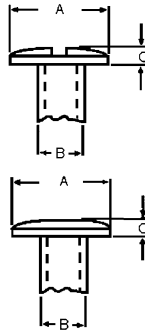

FASTENERS

Larger Head Diameter

Rapid Assembly Posts are manufactured in POLYETHYLENE. Rapid Assembly Screws are manufactured in NYLON

Large 14mm (9/16") diameter head helps prevent the head from being pulled through soft materials. Bind together punched papers, fabric swatches, key cases and a multitude of other objects.