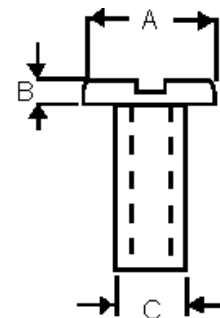

FASTENERS

Extension Screws

| Part Number | "A" | Part Number | "A" |
|-------------|-----------------|-------------|-----------------|
| White | | Black | |
| 12721 | 9.5mm (3/8") | 12722 | 9.5mm (3/8") |
| 12723 | 12.7mm (1/2") | 12724 | 12.7mm (1/2") |
| 12725 | 16mm (5/8") | 12726 | 16mm (5/8") |
| 12727 | 25.4mm (1") | 12728 | 25.4mm (1") |

Extension screws will extend any length post by a further 1/4". Extension screws can be shipped separately or can be substituted for the standard screws normally shipped with the Rapid Assembly Post and Screw set. Call for pricing for substitutions.

Smaller Diameter Posts

Slotted Binder Headstyle

A = 9.5mm B = 1.8mm C = 5.2mm

| Part Number | Colour | Length |
|-------------|--------|-----------------|
| 12701 | White | 6.4mm (1/4") |
| 12702 | Black | 6.4mm (1/4") |
| 12703 | White | 9.5mm (3/8") |
| 12704 | Black | 9.5mm (3/8") |
| 12705 | White | 12.7mm (1/2") |
| 12706 | Black | 12.7mm (1/2") |
| 12707 | White | 19mm (3/4") |
| 12708 | Black | 19mm (3/4") |
| 12709 | White | 22mm (7/8") |
| 12710 | Black | 22mm (7/8") |

Unslotted Binder Headstyle

A = 9.5mm B = 1.8mm C = 5.2mm

| Part Number | Colour | Length |
|-------------|--------|---------------|
| 12711 | White | 25.4mm (1") |
| 12712 | Black | 25.4mm (1") |
| 12713 | White | 50.8mm (2") |
| 12714 | Black | 50.8mm (2") |