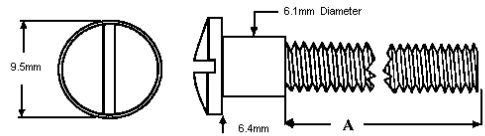

FASTENERS

Extension Screws

| Part Number | "A" | Part Number | "A" |
|-------------|-----------------|-------------|-----------------|
| White | | Black | |
| 12721 | 9.5mm (3/8") | 12722 | 9.5mm (3/8") |
| 12723 | 12.7mm (1/2") | 12724 | 12.7mm (1/2") |
| 12725 | 16mm (5/8") | 12726 | 16mm (5/8") |
| 12727 | 25.4mm (1") | 12728 | 25.4mm (1") |

Extension screws will extend any length post by a further 1/4". Extension screws can be shipped separately or can be substituted for the standard screws normally shipped with the Rapid Assembly Post and Screw set. Call for pricing for substitutions.

Smaller Diameter Posts

Slotted Binder Headstyle

A = 9.5mm B = 1.8mm C = 5.2mm

| Part Number | Colour | Length |
|-------------|--------|-----------------|
| 12701 | White | 6.4mm (1/4") |
| 12702 | Black | 6.4mm (1/4") |
| 12703 | White | 9.5mm (3/8") |
| 12704 | Black | 9.5mm (3/8") |
| 12705 | White | 12.7mm (1/2") |
| 12706 | Black | 12.7mm (1/2") |
| 12707 | White | 19mm (3/4") |
| 12708 | Black | 19mm (3/4") |
| 12709 | White | 22mm (7/8") |
| 12710 | Black | 22mm (7/8") |

Unslotted Binder Headstyle

A = 9.5mm B = 1.8mm C = 5.2mm

| Part Number | Colour | Length |
|-------------|--------|---------------|
| 12711 | White | 25.4mm (1") |
| 12712 | Black | 25.4mm (1") |
| 12713 | White | 50.8mm (2") |
| 12714 | Black | 50.8mm (2") |