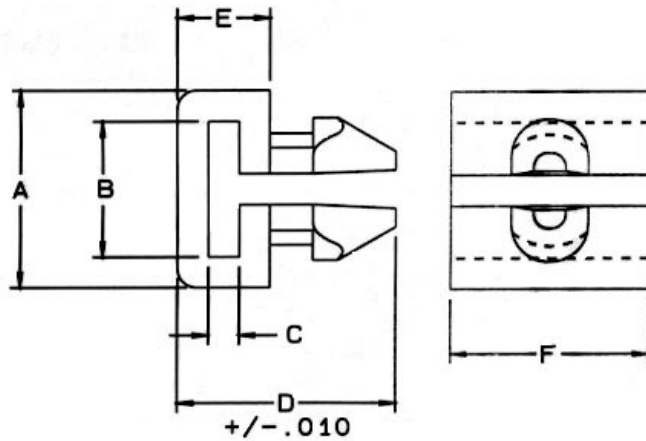

## Cable Tie Mounts - Clip Mount - Nylon 66 - BLACK

Part No.	Width (A) (mm)	Internal Hole (B) (mm)	Cable Size (C) (mm)	O.A. Length (D) (mm)	Height (E) (mm)	Length (F) (mm)	Mounting Hole Size (mm)	Panel Thickness (mm)
M41555	8.13	5.59	1.27	9.65	3.81	8.128	4.75	1.57