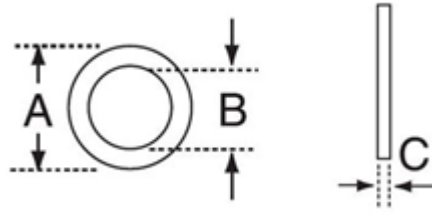

## Washer - Flat - Nylon 66 - NATURAL

Product No.	A (mm)	B (mm)	C (mm)
V16FW010062	9.53	4.93	1.58
V17W06276	15.88	9.14	1.14
V17W20002	50.8	12.95	1.52