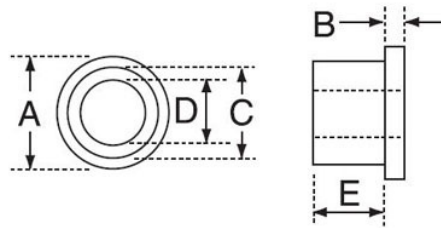

Washer - Shoulder - Nylon 66 - NATURAL

Product No.	A (mm)	B (mm)	C (mm)	D (mm)	E (mm)
V10SCM005005	10.21	2	7.01	5.1	5
V10SC010025	10.13	1.57	6.6	5.08	6.35
V12SWS2532	18.9	2.5	13.8	9.9	3.9
V12SWS4022	38.1	3.2	34.7	25.4	8