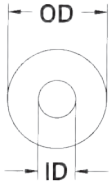

SPACERS

SECTION

V

STANDARD SPACERS

Molded in Natural Nylon 6/6

**METRIC Sizes
Also Available**

Page 279

ALL STANDARD NYLON SPACERS CAN BE TAPPED TWO THREAD SIZES LARGER THAN THE SCREW SIZE LISTED.