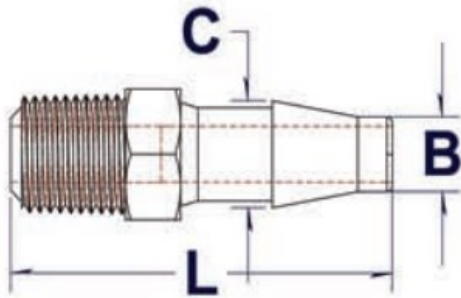

Snap-In To Threaded Tube Port Fitting - Nylon 66 - NATURAL

Product No.	Size And Thread	A (mm)	B (mm)	C (mm)	H (mm)	L (mm)	Up to 125PSI without clamp.
43038	1/16" x 10-32 UNF	1.17	1.905	2.74	6.35mm	14.22	